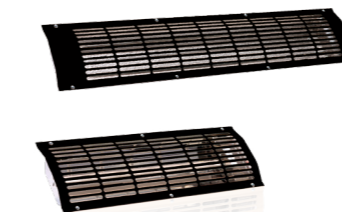

EOS IRS 30 Ceramic | IRS 35/50 RHK

EOS IRS 30 Ceramic: IR radiator for infrared warming cabins. With 300 W ceramic emitter, long-wave IR-C range. Reflector shield of polished aluminium. Housing made of zinc-plated steel. With protective flocked safety grill (black). Dimensions HWD: 560 x 185 x 65 mm.

EOS IRS 35/50 RHK: With 350 W or 500 W emitter (metal tube with magnesia oxide type), long-wave IR-B and IR-C range. With protective flocked safety grill (black). Dimensions HWD: 900 x 185 x 65 mm.

Completely assembled with 3 m silicone coated cable, with Wieland type plug. Installation in wall panels or in 90° corners.

Model	Power	Item no.
EOS IRS 30 Ceramic	300 W	94.1878
EOS IRS 35 RHK	350 W	94.4305
EOS IRS 50 RHK	500 W	94.4306