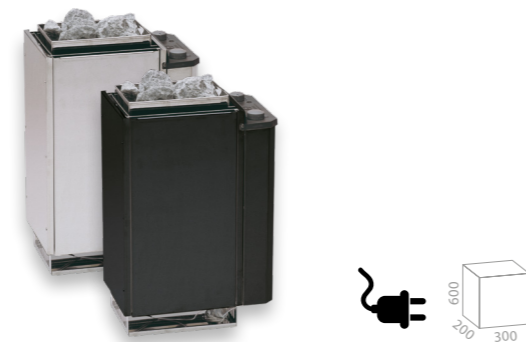

EOS M3 W

Sauna heater with built-in control unit. For small size domestic sauna cabins 3 - 5 m³. Thermostatic temperature control 40 - 110 °C. Heating time up to 4 h. With pre-mounted connection cable.

Control unit may be placed on the left or on the right hand side by swapping the outer shell.

Rock store fits approx. 8 kg stones.

Power	Sauna cabin	Outer shell	Item no.
3,0 kW	3 - 5 m³	Stainless steel	94.1921
3,0 kW	3 - 5 m³	Anthracite	94.7348