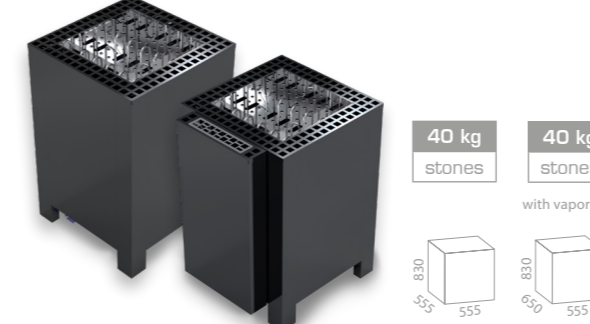

EOS BlackRock black

NEW

High-performance floor-standing sauna heater for the Finnish (dry) sauna. Reinforced stainless steel construction, great for intensive commercial use.

The EOS BlackRock features a puristic high-contrast design. The uniform appearance on all sides makes it ideal for installations in front of glass panels or in the centre of the sauna - no rear side, no protruding terminal box.

Thanks to an optional 3 kW vaporizer, the EOS BlackRock can also be used as Bi-O version for humid sauna operation. Retrofitting possible on site.

Rock store fits approx. 40 kg stones.

Power supply: 400 V 3N AC
Outer shell: Stainless steel, side panels with matt black finish

Power	Sauna cabin	Item no.
12,0 kW	14 - 18 m³	94.7312
15,0 kW	18 - 25 m³	94.7313
18,0 kW	24 - 30 m³	94.7314

Accessories	Item no.
Vaporizer black 3,0 kW	94.7324
Brackets for guard rail EOS BlackRock black	94.7325