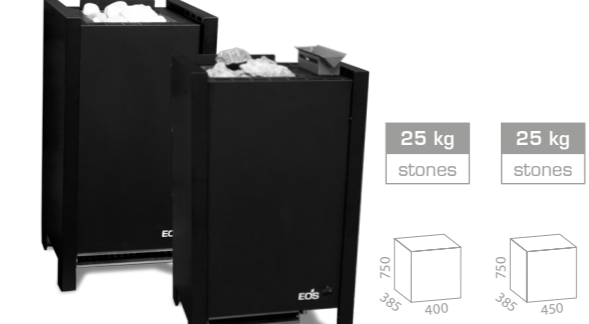

EOS Herkules S25 black | S25 Vapor black

Exclusive luxury class sauna heater for private and commercial saunas.

Thanks to the flat rear side panel with the recessed terminal block these heaters may be installed in front of glass panels or in the centre of the sauna.

EOS Herkules S25 Vapor black features a built-in 2 kW vaporizer which allows to create various climate forms, from a traditional dry Finnish sauna to a mild steamy sauna or a herbal bath.

25 kg sauna stones included in the delivery.

Power supply: 400 V 3N AC
Outer shell: Stainless steel, with scratch-resistant matt black finish

Power	Sauna cabin	Item no. S25	Item no. S25 Vapor
7,5 kW	7 - 10 m³	94.7250	94.7251
9,0 kW	9 - 14 m³	94.7237	94.7238

Accessories	Item no.
Deco rear wall Herkules S25 black	94.7241
Deco rear wall Herkules S25 Vapor black	94.7242